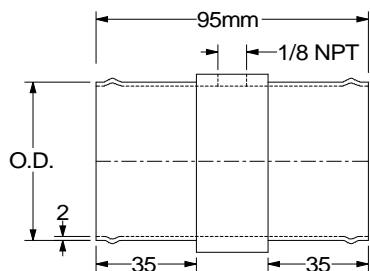

Aluminium Hose Adaptors with 1/8 NPT Thread

O.D. (mm)	O.D. (")	Wall Size	Length	Part No.	RRP (Ex VAT)
32	1 1/4"	2mm	95mm	AHA/32	£11.95
35	1 3/8"	2mm	95mm	AHA/35	£12.80
38	1 1/2"	2mm	95mm	AHA/38	£13.66
45	1 3/4"	2mm	95mm	AHA/45	£15.36