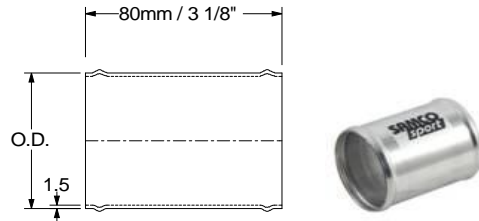

180° Elbows ('U' Shape Hose)

<i>I.D. (mm)</i>	<i>I.D. (")</i>	<i>Leg Length</i>	<i>Center line distance</i>	<i>Part No.</i>	<i>RRP (Ex VAT)</i>
16	5/8"	76mm	48mm	E180/16	£13.41
19	3/4"	76mm	58mm	E180/19	£14.20
22	7/8"	76mm	66mm	E180/22	£14.77
25	1"	102mm	76mm	E180/25	£15.26
28	1 1/8"	102mm	86mm	E180/28	£16.16
32	1 1/4"	102mm	96mm	E180/32	£17.54
35	1 3/8"	102mm	106mm	E180/35	£18.41
38	1 1/2"	102mm	114mm	E180/38	£19.56
45	1 3/4"	102mm	136mm	E180/45	£23.25
51	2"	127mm	152mm	E180/51	£33.02
57	2 1/4"	127mm	170mm	E180/57	£36.13
60	2 3/8"	127mm	180mm	E180/60	£37.46
63	2 1/2"	127mm	190mm	E180/63	£39.26
70	2 3/4"	127mm	210mm	E180/70	£42.99
76	3"	140mm	228mm	E180/76	£47.14

Colour : Matt Black
Max Temperature : 180° (356°F)

Silicone Blanking Caps

<i>I.D. (mm)</i>	<i>I.D. (")</i>	<i>Wall Size</i>	<i>Inside Length</i>	<i>Part No.</i>	<i>RRP (Ex VAT)</i>
6.5	1/4"	4.0mm	30mm	BCP/6.5	£10.26
8	5/16"	4.0mm	30mm	BCP/8	£10.32
9.5	3/8"	4.0mm	30mm	BCP/9.5	£10.36
11	7/16"	4.0mm	30mm	BCP/11	£10.38
13	1/2"	4.0mm	30mm	BCP/12.7	£10.50
16	5/8"	4.0mm	30mm	BCP/16	£10.76
18	45/64"	4.0mm	30mm	BCP/18	£10.94
19	3/4"	4.0mm	30mm	BCP/19	£10.97
20	25/32"	4.0mm	30mm	BCP/20	£11.23
22	7/8"	4.0mm	30mm	BCP/22	£11.39
25	1"	4.0mm	30mm	BCP/25	£11.79
28	1 1/8"	4.0mm	30mm	BCP/28	£11.96
30	1 3/16"	4.0mm	30mm	BCP/30	£12.19
32	1 1/4"	4.0mm	30mm	BCP/32	£12.65

Colour : Matt Black
Max Temperature : 180° (356°F)

Alloy Joiners

O.D. (mm)	O.D. (")	Wall Size	Length	Part No.	RRP (Ex VAT)
13	1/2"	1.5mm	80mm	AJ/13	£5.45
16	5/8"	1.5mm	80mm	AJ/16	£5.45
19	3/4"	1.5mm	80mm	AJ/19	£5.61
22	7/8"	1.5mm	80mm	AJ/22	£5.96
25	1"	1.5mm	80mm	AJ/25	£6.25
32	1 1/4"	1.5mm	80mm	AJ/32	£7.37
35	1 3/8"	1.5mm	80mm	AJ/35	£8.59
38	1 1/2"	1.5mm	80mm	AJ/38	£9.69
45	1 3/4"	1.5mm	80mm	AJ/45	£10.74
51	2"	1.5mm	80mm	AJ/51	£10.82
57	2 1/4"	1.5mm	80mm	AJ/57	£10.97
63	2 1/2"	1.5mm	80mm	AJ/63	£11.42
70	2 3/4"	1.5mm	80mm	AJ/70	£12.37
76	3"	1.5mm	80mm	AJ/76	£12.37