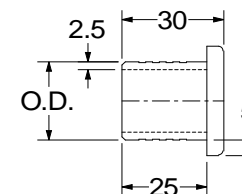

Aluminium Blanking Plugs

O.D. (mm)	O.D. (")	Length	Part No.	RRP (Ex VAT)
20	25/32"	25mm	BLP/20	£3.92
25	1"	25mm	BLP/25	£4.09
28	1 1/8"	25mm	BLP/28	£4.25
34	1 3/8"	25mm	BLP/34	£4.43
38	1 1/2"	25mm	BLP/38	£4.62

BLP : Aluminium Blanking Plugs

Colour Option : Aluminium
BLP Max Temperature : 250°C (482°F)