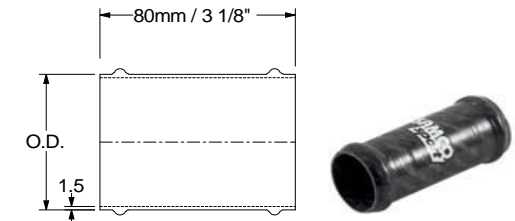

O.D. (mm)	O.D. (")	Wall Size	Length	Part No.	RRP (Ex VAT)
13	1/2"	1.5mm	80mm	CFJ/13	£6.56
16	5/8"	1.5mm	80mm	CFJ/16	£6.62
19	3/4"	1.5mm	80mm	CFJ/19	£6.77
22	7/8"	1.5mm	80mm	CFJ/22	£6.99
25	1"	1.5mm	80mm	CFJ/25	£7.51
30	1 3/16"	1.5mm	80mm	CFJ/30	£8.79
32	1 1/4"	1.5mm	80mm	CFJ/32	£11.14
35	1 3/8"	1.5mm	80mm	CFJ/35	£12.85
41	1 5/8"	1.5mm	80mm	CFJ/41	£14.49
51	2"	1.5mm	80mm	CFJ/51	£15.36
57	2 1/4"	1.5mm	80mm	CFJ/57	£17.24
60	2 1/3"	1.5mm	80mm	CFJ/60	£21.40
63	2 1/2"	1.5mm	80mm	CFJ/63	£22.58
65	2 9/16"	1.5mm	80mm	CFJ/65	£23.55
70	2 3/4"	1.5mm	80mm	CFJ/70	£25.93
76	3"	1.5mm	80mm	CFJ/76	£28.84
80	3 1/8"	1.5mm	80mm	CFJ/80	£29.80

Colour Option : Black Carbon Fibre
CFJ Hose Max Temperature : 170°C (338°F)

Aluminium Billet Joiners

O.D. (mm)	O.D. (")	Wall Size	Length	Part No.	RRP (Ex VAT)
13	1/2"	2mm	87mm	AJB/13	£5.81
16	5/8"	2mm	87mm	AJB/16	£6.33
19	3/4"	2mm	87mm	AJB/19	£6.71
22	7/8"	2mm	87mm	AJB/22	£7.13
25	1"	2mm	87mm	AJB/25	£7.63
30	1 3/16"	2mm	87mm	AJB/30	£8.06
32	1 1/4"	2mm	87mm	AJB/32	£8.42
35	1 3/8"	2mm	87mm	AJB/35	£9.56
38	1 1/2"	2mm	87mm	AJB/38	£10.20
41	1 5/8"	2mm	87mm	AJB/41	£11.54
45	1 3/4"	2mm	87mm	AJB/45	£13.12
51	2"	2mm	87mm	AJB/51	£13.98
57	2 1/4"	2mm	87mm	AJB/57	£16.85
60	2 1/3"	2mm	87mm	AJB/60	£17.48
63	2 1/2"	2mm	87mm	AJB/63	£18.16
70	2 3/4"	2mm	87mm	AJB/70	£18.82
76	3"	2mm	87mm	AJB/76	£20.16

Colour Option : Polished Aluminium
AJB Max Temperature : 250°C (482°F)